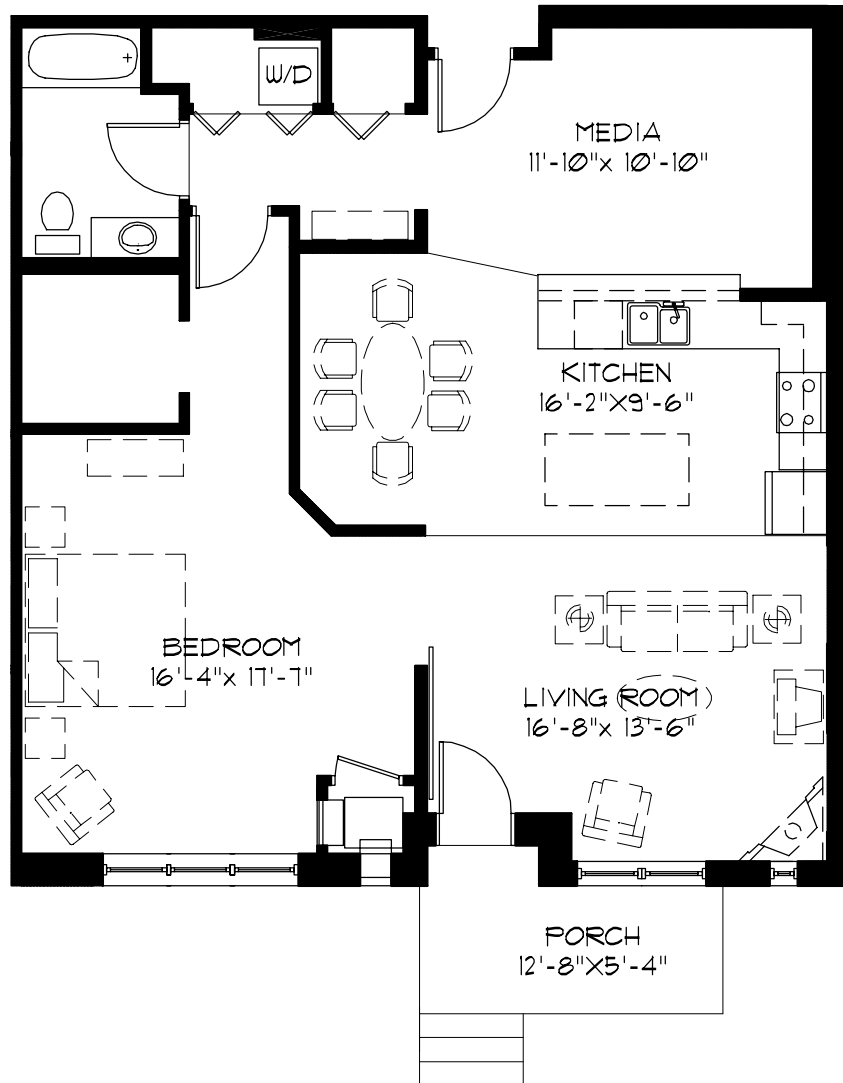

UNIT A
1,228 GSF

October 2005

Unit plans are an artist representation only and are subject to change without notice. See your builder for complete information.

THE METRO LOFTS
AT PROSPECT PARK

www.TheMetroLofts.com