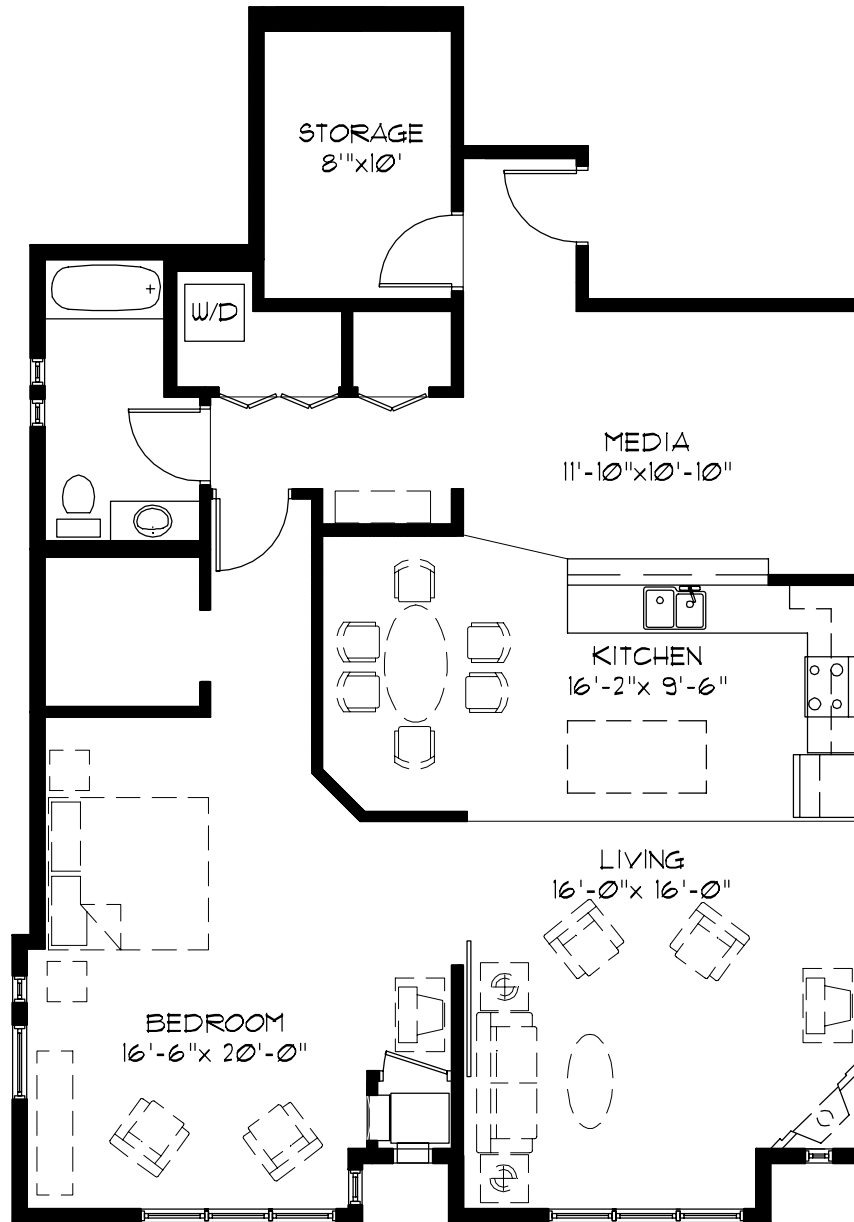

# UNIT A1 [WEST END]

1,468 GSF

October 2005

Unit plans are an artist representation only and are subject to change without notice. See your builder for complete information.

**THE METRO LOFTS**  
AT PROSPECT PARK