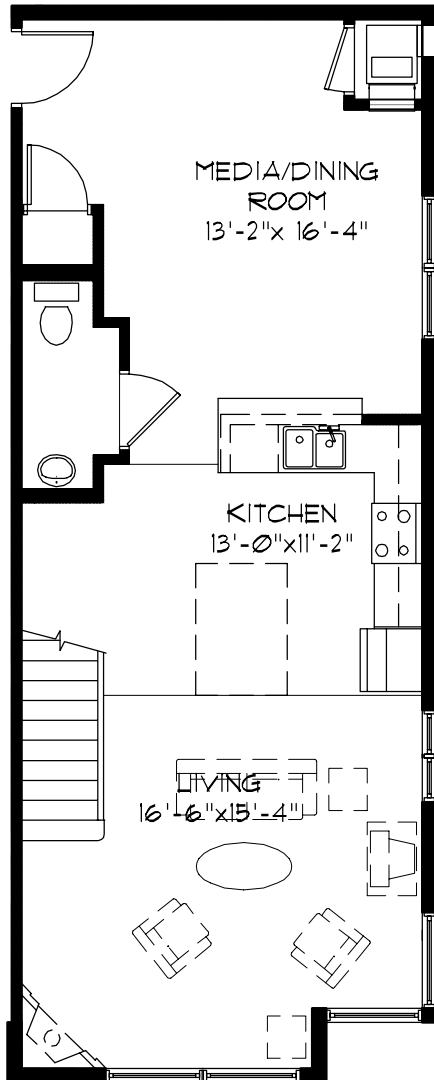

UNIT C [END]

1,138 GSF

FIRST FLOOR

SECOND FLOOR

October 2005

Unit plans are an artist representation only and are subject to change without notice. See your builder for complete information.

THE METRO LOFTS
AT PROSPECT PARK